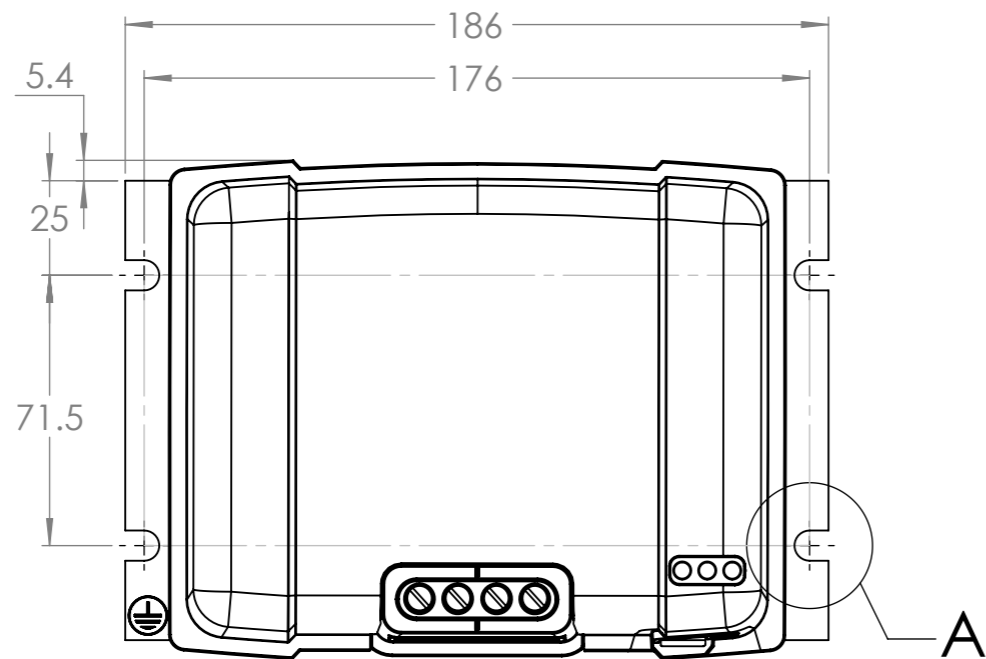

Dimension Drawing - SmartSolar charge controller	
SCC020035000	BlueSolar MPPT 150/35
SCC020050200	BlueSolar MPPT 100/50
SCC110050210	SmartSolar MPPT 100/50
SCC115035210	SmartSolar MPPT 150/35
SCC115045212	SmartSolar MPPT 150/45
SCC115045222	BlueSolar MPPT 150/45

DETAIL A
4x
SCALE 1 : 1

Dimensions in mm