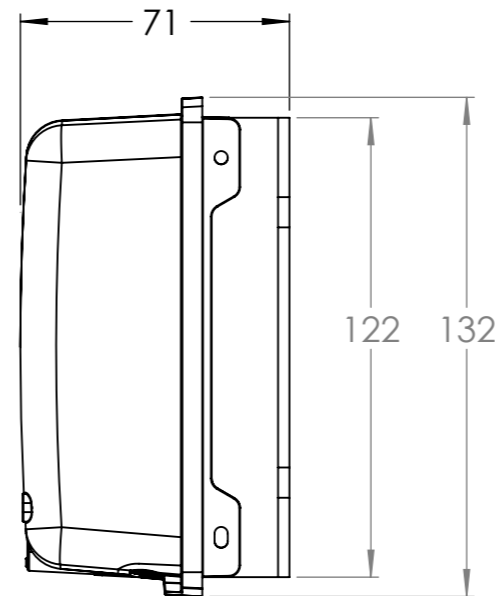

Dimension Drawing - SmartSolar charge controller	
SCC020035000	BlueSolar MPPT 150/35
SCC020050200	BlueSolar MPPT 100/50
SCC110050210	SmartSolar MPPT 100/50
SCC115035210	SmartSolar MPPT 150/35
SCC115045212	SmartSolar MPPT 150/45
SCC115045222	BlueSolar MPPT 150/45

DETAIL A
4x
SCALE 1 : 1

Dimensions in mm