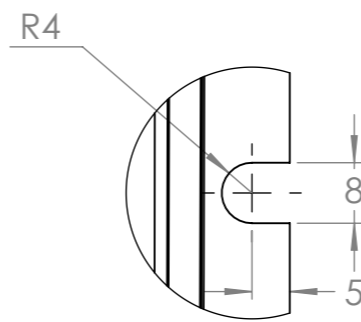

Dimension Drawing - SmartSolar charge controller	
SCC020035000	BlueSolar MPPT 150/35
SCC020050200	BlueSolar MPPT 100/50
SCC110050210	SmartSolar MPPT 100/50
SCC115035210	SmartSolar MPPT 150/35
SCC115045212	SmartSolar MPPT 150/45
SCC115045222	BlueSolar MPPT 150/45

DETAIL A
4x
SCALE 1 : 1

Dimensions in mm