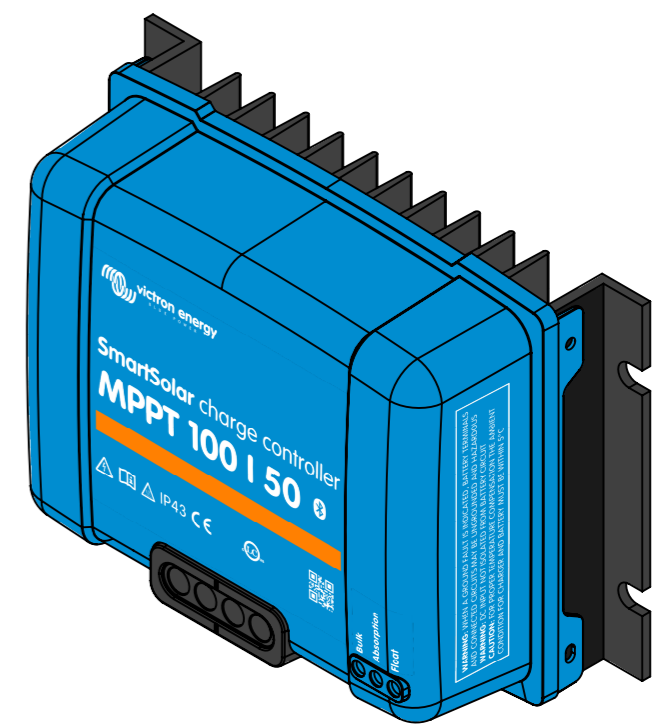

Dimension Drawing - SmartSolar charge controller	
SCC020035000	BlueSolar MPPT 150/35
SCC020050200	BlueSolar MPPT 100/50
SCC110050210	SmartSolar MPPT 100/50
SCC115035210	SmartSolar MPPT 150/35
SCC115045212	SmartSolar MPPT 150/45
SCC115045222	BlueSolar MPPT 150/45

DETAIL A
4x
SCALE 1 : 1

Dimensions in mm